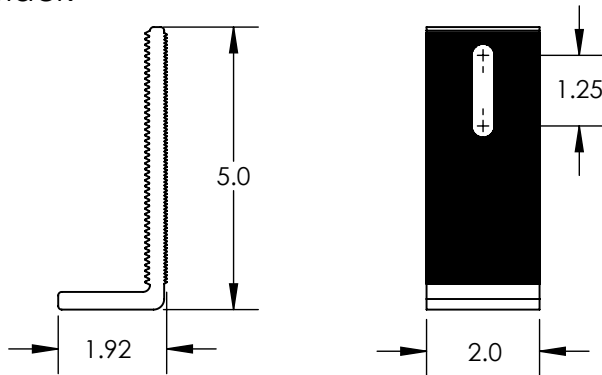

1) Nut, Flange 5/16-18 SST

2) Washer, Bonded

3) Lag Screw, 5/16 x 4

Items	Property	Value
1, 2, & 3	Material	300 Series Stainless Steel
	Finish	Clear

4) L-1x5, Black

Property	Value
Material	Aluminum
Finish	Black

5) Assy, Pedestal 1

Item	Description	Material	Finish
A	Screw, Set 5/16-18 x 1.5 SS	300 Series Stainless Steel	Clear
B	Simple Seal	EPDM	Black
C	Pedestal 1	Aluminum	Mill

6) Flashing, Tile Replacement, S Tan