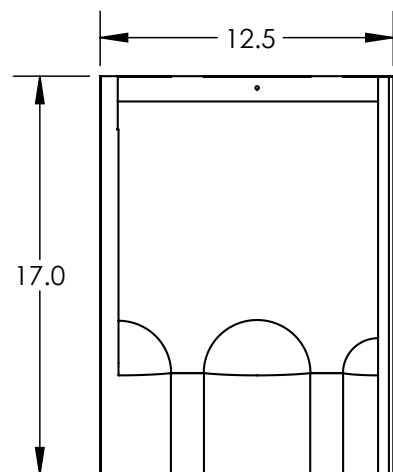

8) Flashing, Tile Replacement, W Tan

	Property	Value
Items 7,8, & 9	Material	Aluminum
	Finish	Tan