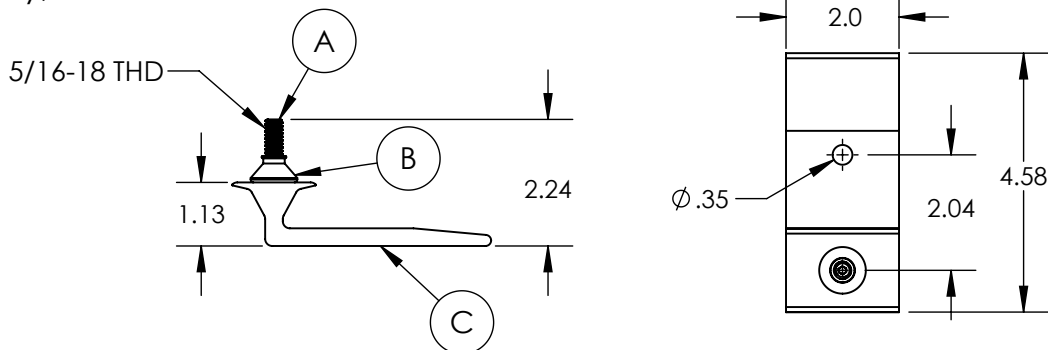

1) Nut, Flange 5/16-18 SST

2) Washer, Bonded

3) Lag Screw, 5/16 x 4

Items	Property	Value
1, 2, & 3	Material	300 Series Stainless Steel
	Finish	Clear

4) L-1x5, Black

Property	Value
Material	Aluminum
Finish	Black

5) Assy, Pedestal 1

Item	Description	Material	Finish
A	Screw, Set 5/16-18 x 1.5 SS	300 Series Stainless Steel	Clear
B	Simple Seal	EPDM	Black
C	Pedestal 1	Aluminum	Mill

6) Flashing, Tile Replacement, S Tan