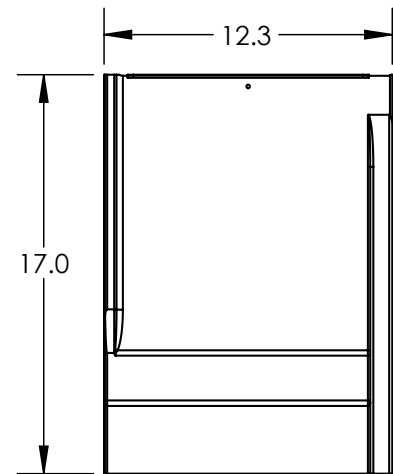

7) Flashing, Tile Replacement, Flat Tan