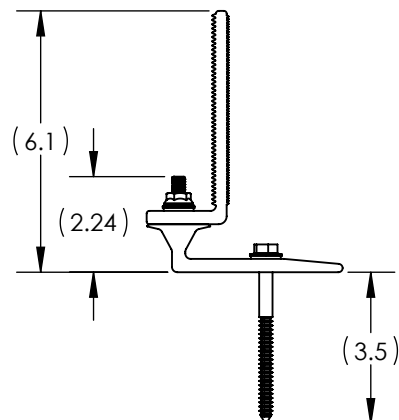

ITEM NO.	DESCRIPTION	QTY IN KIT
1	NUT, FLANGE 5/16-18 SST	1
2	WASHER, BONDED	2
3	L-1X5, BLACK	1
4	LAG SCREW, 5/16X4	1
5	ASSY, PEDESTAL 1	1
6	FLASHING, TILE REPLACEMENT, S TAN	1
7	FLASHING, TILE REPLACEMENT, FLAT TAN	1
8	FLASHING, TILE REPLACEMENT, W TAN	1

Part Number	Description
KOB-1L01-B1	Tile Replacement Base and Hardware
KOF-S01-T1	Tile Replacement Flashing, S Tan
KOF-F01-T1	Tile Replacement Flashing, Flat Tan
KOF-W01-T1	Tile Replacement Flashing, W Tan

1) Nut, Flange 5/16-18 SST

2) Washer, Bonded

3) Lag Screw, 5/16 x 4

Items	Property	Value
1, 2, & 3	Material	300 Series Stainless Steel
	Finish	Clear

4) L-1x5, Black

Property	Value
Material	Aluminum
Finish	Black

5) Assy, Pedestal 1

Item	Description	Material	Finish
A	Screw, Set 5/16-18 x 1.5 SS	300 Series Stainless Steel	Clear
B	Simple Seal	EPDM	Black
C	Pedestal 1	Aluminum	Mill

6) Flashing, Tile Replacement, S Tan