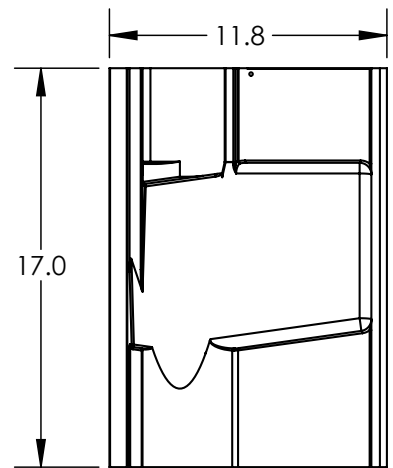

6) Flashing, Tile Replacement, S Tan