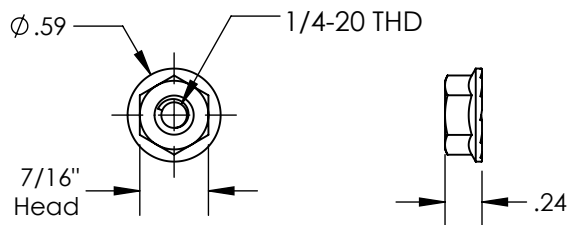

| ITEM NO. | DESCRIPTION | QTY. in Kit |
|----------|--------------------------------|-------------|
| 1 | Bolt, T CSTM 1/4-20 X 1.35" SS | 4 |
| 2 | Washer,Star, 1/4" SS | 4 |
| 3 | Nut, Flange Hex 1/4-20 SS | 4 |

Frameless Hardware Kit

| Part Number | Description |
|-------------|--|
| FMLS-BHW | Kit, 4pcs, Frameless Module Clamp Bonding Hardware, T-Bolt |

1) Bolt, T CSTM, 1/4-20

2) Washer, Star, 1/4"

| Property | Value |
|----------|----------------------------|
| Material | 300 Series Stainless Steel |
| Finish | Clear |

| Property | Value |
|----------|----------------------------|
| Material | 300 Series Stainless Steel |
| Finish | Clear |

3) Nut, 1/4-20

| Property | Value |
|----------|----------------------------|
| Material | 300 Series Stainless Steel |
| Finish | Clear |