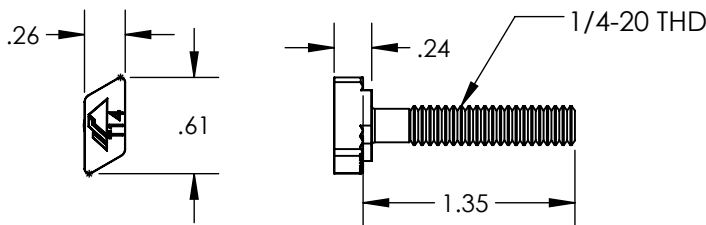

| ITEM NO. | DESCRIPTION | QTY. in Kit |
|----------|--------------------------------|-------------|
| 1 | Bolt, T CSTM 1/4-20 X 1.35" SS | 4 |
| 2 | Washer,Star, 1/4" SS | 4 |
| 3 | Nut, Flange Hex 1/4-20 SS | 4 |

Frameless Hardware Kit

| Part Number | Description |
|-------------|--|
| FMLS-BHW | Kit, 4pcs, Frameless Module Clamp Bonding Hardware, T-Bolt |

1) Bolt, T CSTM, 1/4-20

2) Washer, Star, 1/4"

| Property | Value |
|----------|----------------------------|
| Material | 300 Series Stainless Steel |
| Finish | Clear |

| Property | Value |
|----------|----------------------------|
| Material | 300 Series Stainless Steel |
| Finish | Clear |

3) Nut, 1/4-20

| Property | Value |
|----------|----------------------------|
| Material | 300 Series Stainless Steel |
| Finish | Clear |