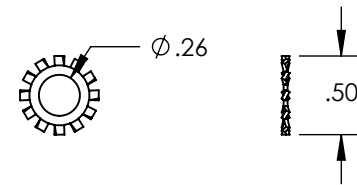

| ITEM NO. | DESCRIPTION | QTY. in Kit |
|----------|--------------------------------|-------------|
| 1 | Bolt, T CSTM 1/4-20 X 1.35" SS | 4 |
| 2 | Washer,Star, 1/4" SS | 4 |
| 3 | Nut, Flange Hex 1/4-20 SS | 4 |

Frameless Hardware Kit

| Part Number | Description |
|-------------|--|
| FMLS-BHW | Kit, 4pcs, Frameless Module Clamp Bonding Hardware, T-Bolt |

1) Bolt, T CSTM, 1/4-20

2) Washer, Star, 1/4"

| Property | Value |
|----------|----------------------------|
| Material | 300 Series Stainless Steel |
| Finish | Clear |

| Property | Value |
|----------|----------------------------|
| Material | 300 Series Stainless Steel |
| Finish | Clear |

3) Nut, 1/4-20

| Property | Value |
|----------|----------------------------|
| Material | 300 Series Stainless Steel |
| Finish | Clear |